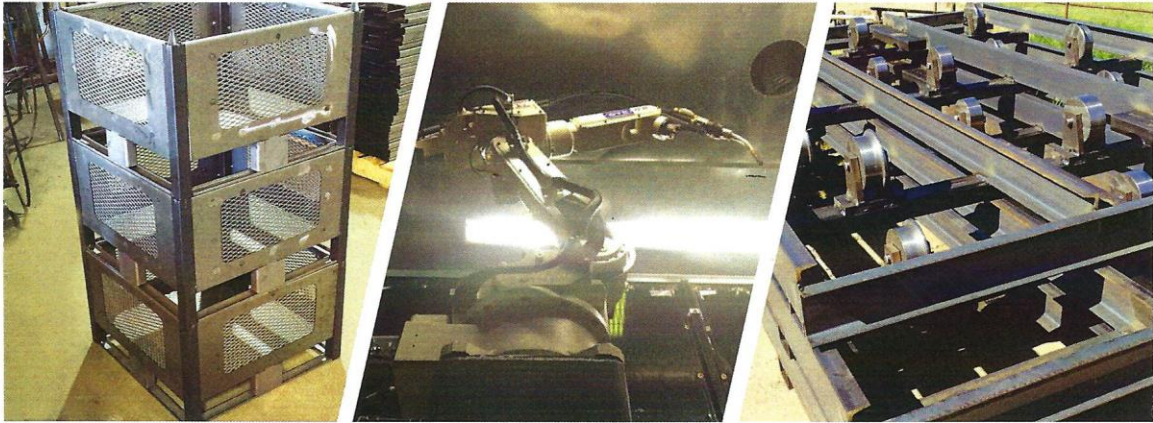

**MANUAL AND ROBOTIC WELDING • PRIVATE LABEL
ASSEMBLY • PLASMA CUTTING • SHEARING • PUNCHING
ROLLING • PRESS BRAKE**

CONTACT OUR TEAM

47143 250th St • Baltic, SD 57003
605-529-5470 • 800-843-3312